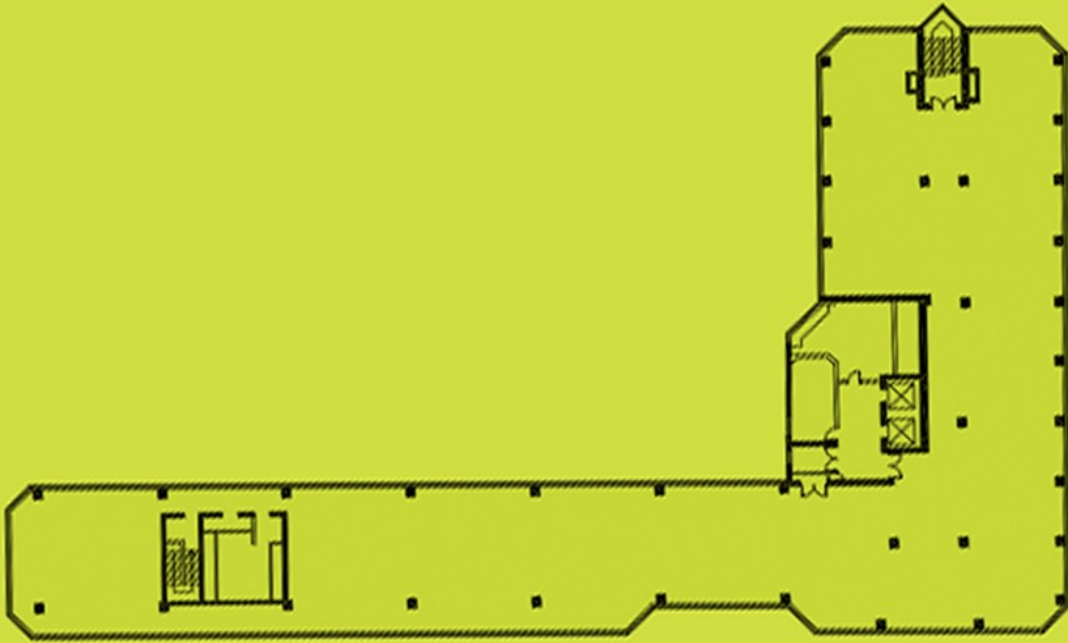

Fulham Green

*Floors can be let as a whole (top)
or sub-divided into office suites of
250 sq ft upwards (bottom)*

Chester House Floor Plan