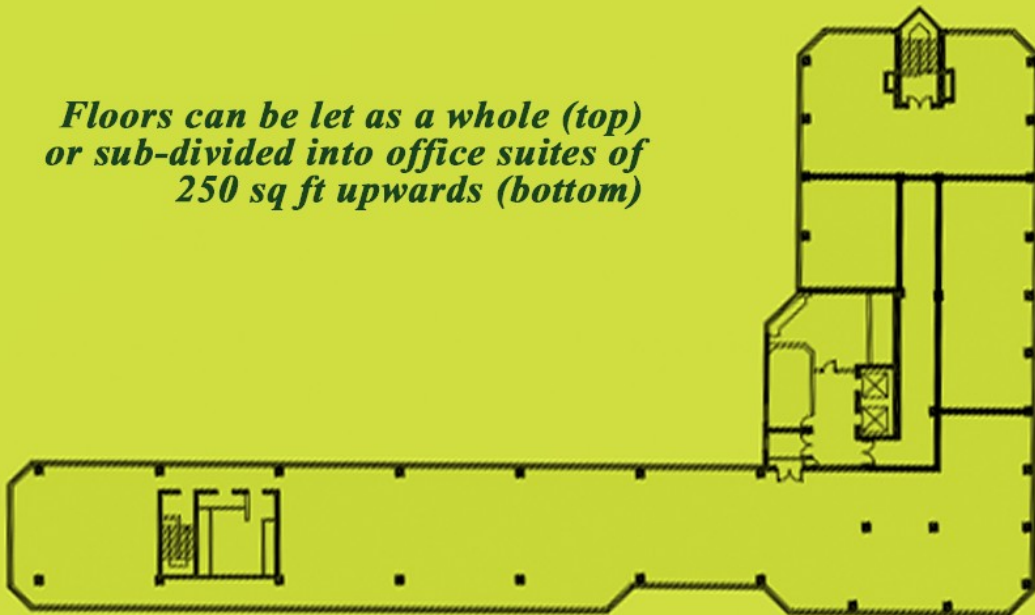

Fulham Green

*Floors can be let as a whole (top)
or sub-divided into office suites of
250 sq ft upwards (bottom)*

Chester House Floor Plan